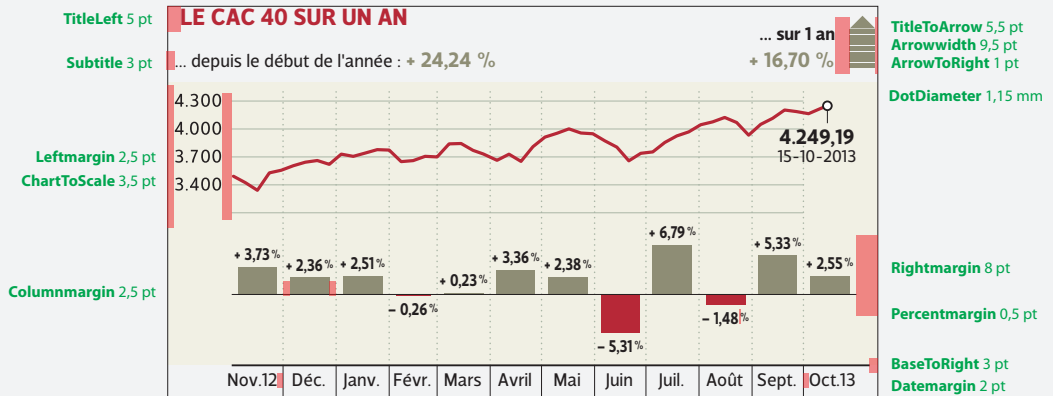

Geometry

94 x 52 mm

Horizontal

Vertical